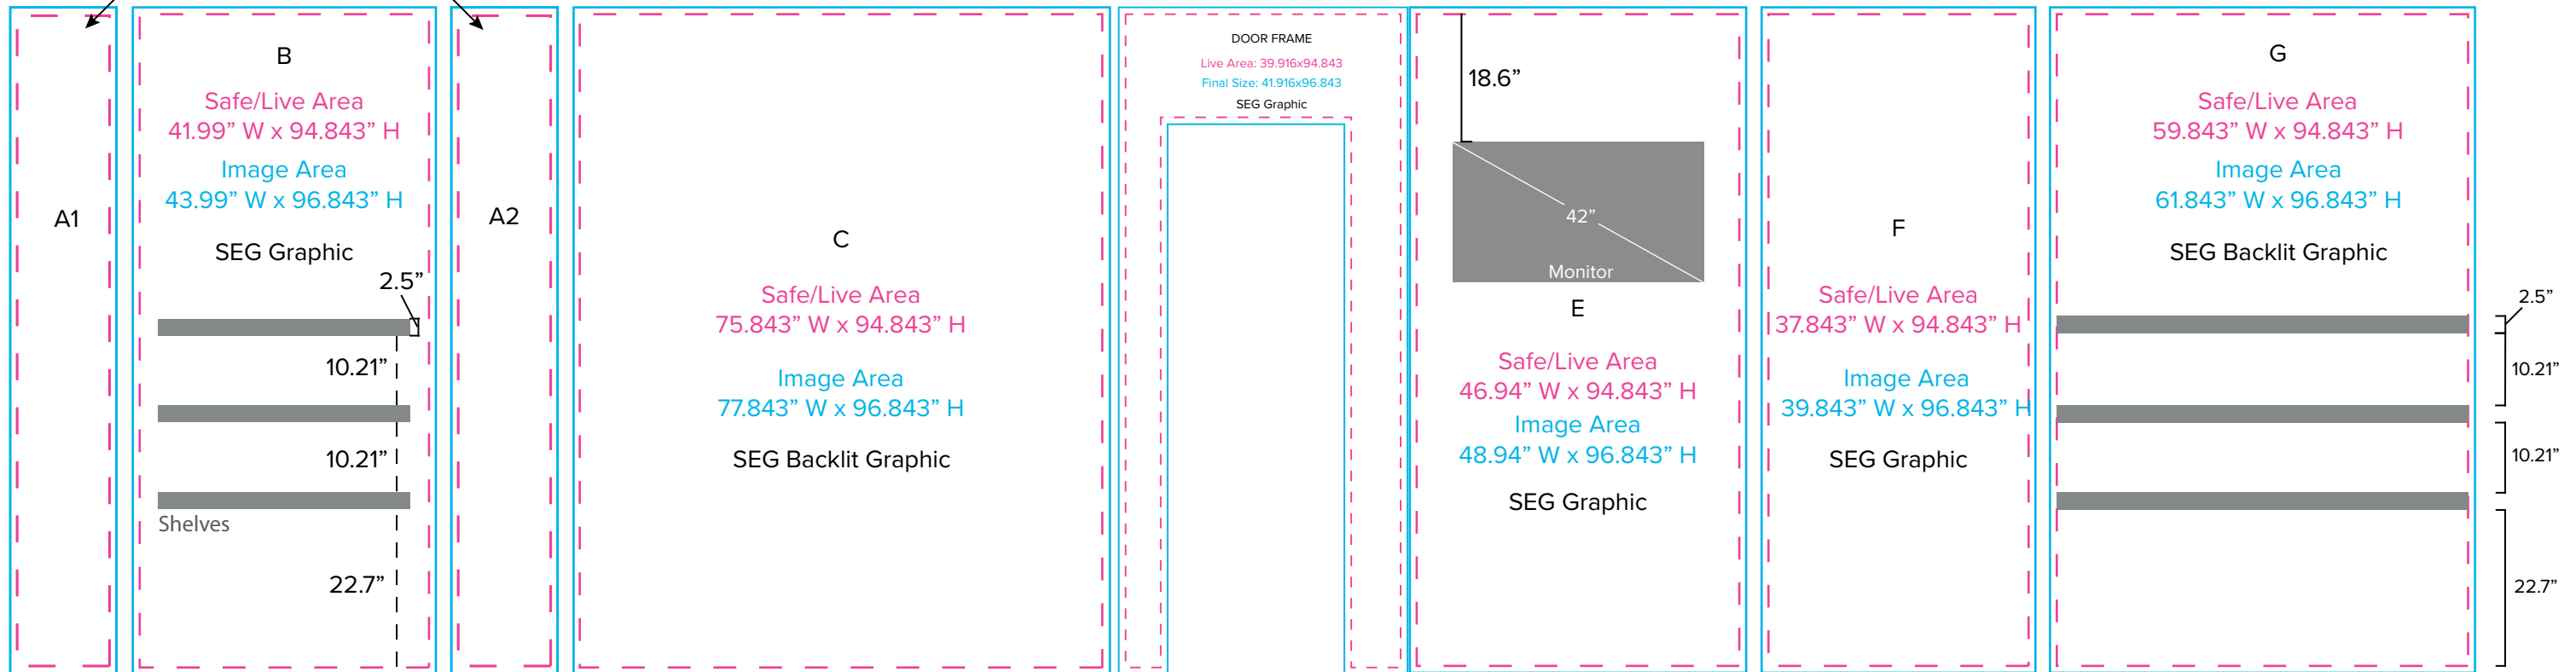

Graphics Template
 10 x 20 Inline Exhibit
 SEG Graphics, SEG Backlit Graphics

A1, A2
 Safe/Live Area
 13.416" W x 94.843" H
 Image Area
 15.416" W x 96.843" H
 SEG Graphic

NOTE: All Raster Art (jpg, tiff, psd, png, etc.) must be at least 100 dpi at print size.
 Standard kits are often customized. Please check with Customer Service to ensure that this template matches your specific job.

Graphic Template
Lightbox Counter
SEG Backlit Graphic

NOTE: All Raster Art (jpg, tiff,psd, png, etc.) must be at least 100 dpi at print size.
Standard kits are often customized. Please check with Customer Service to ensure that this template matches your specific job.